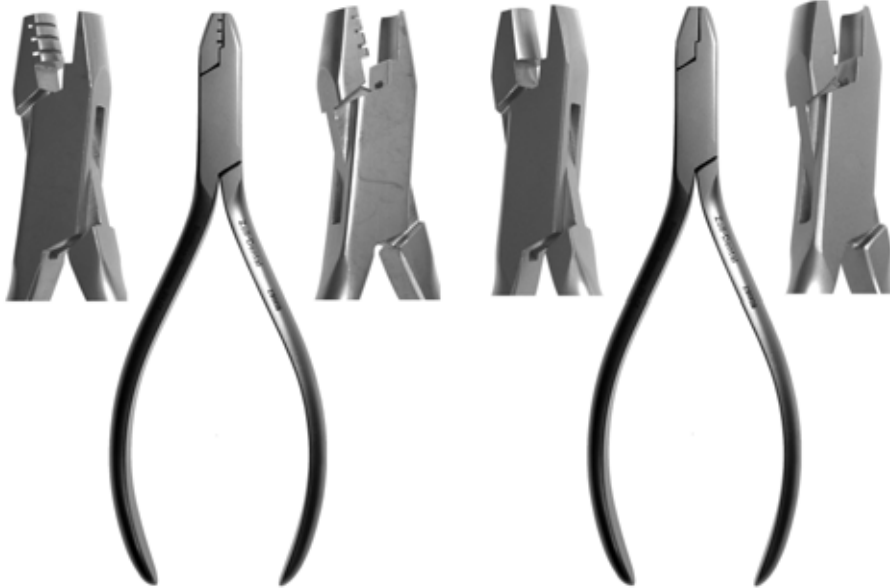

#137 Gordon  
(Z-4200)  
Crown & Band Conturing  
5.25"/13.5cm

#139 Angle  
(Z-4201)  
Cone & Pyramid Shaped Beaks  
5.00"/12.5cm

#140 Double-Cone  
(Z-5029)  
Two Cone Shaped Beaks  
5.00"/12.5cm

#156 Fischer  
(Z-4202)  
Ligating/Adjusting Appliances/Springs  
5.00"/12.5cm

Weingart Plier  
(Z-4433)  
Angled Serrated Tips  
5.50"/14.5cm

#201 Aderer Heavier Pattern  
(Z-4203)  
Wire/Clasp Bending  
5.00"/12.5cm

#201 Aderer Lighter Pattern  
(Z-4204)  
Wire/Clasp Bending  
5.00"/12.5cm

#201 Modified  
(Z-4982)  
Wire/Clasp Bending  
5.00"/12.5cm

Zoll-Dental Ortho & Crown Instruments

All Wire Pliers On This Page Are \$98.75

DeLa Rosa Grooved  
(Z-4984)  
Cupped Beaks With Grooves  
5.00"/12.5cm